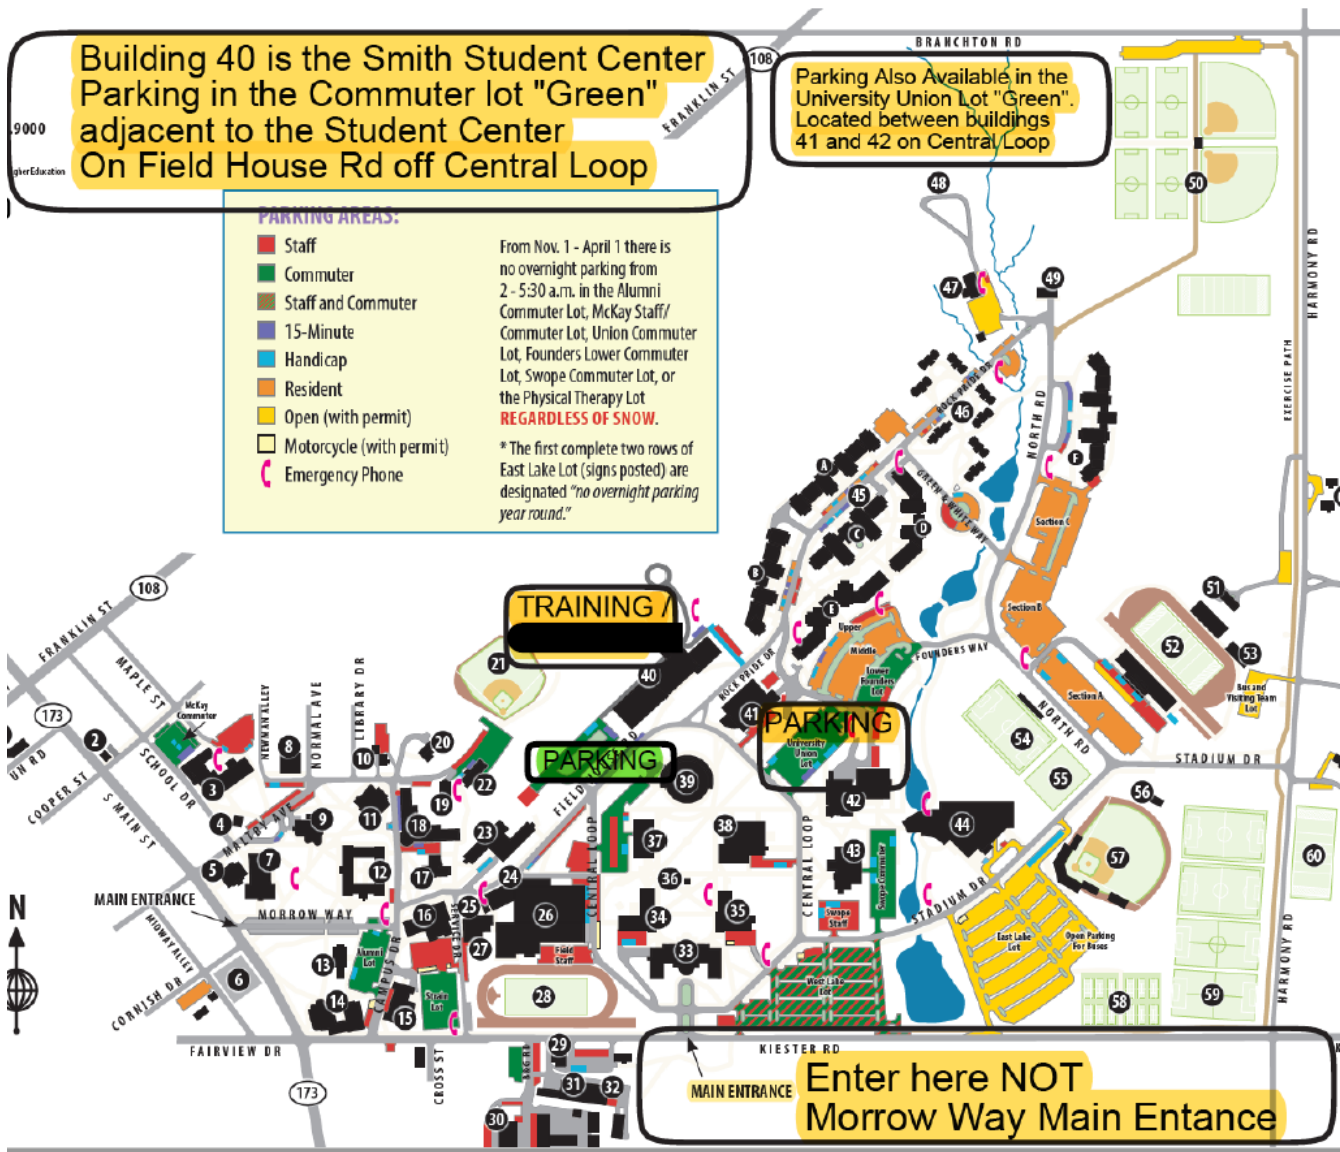

2019 Spring Training East

The Academic Forum, Kutztown University (Click to access [Interactive-campus map and directions](#))
Kutztown, PA
March 12, 2019

Please find the campus map below in case you were unable to open the link on the registration page or above.
The Academic Forum is the purple building #9 and you will park in lot A6.

2019 Spring Training West

The Smith Student Center, Slippery Rock University (click [printable campus map](#) including parking locations)
107 Central Loop
Slippery Rock, PA
March 14, 2019

Please find the campus map below in case you were unable to open the link on the registration page or above.

The Smith Student Center is building #40. You will want to **use the Main Entrance off Kiester Rd** and NOT Morrow Way. Be sure to use 107 Central Loop if you are using GPS or an app like Google Maps. You will be unable to get to the Student Center by accessing the campus at 1 Morrow Way.

You will be able to park in one of following two (2) "green" parking lots on the map below: Field House Road area immediately adjacent to the Smith Student Center and the University Union Lot on the E Central Loop.