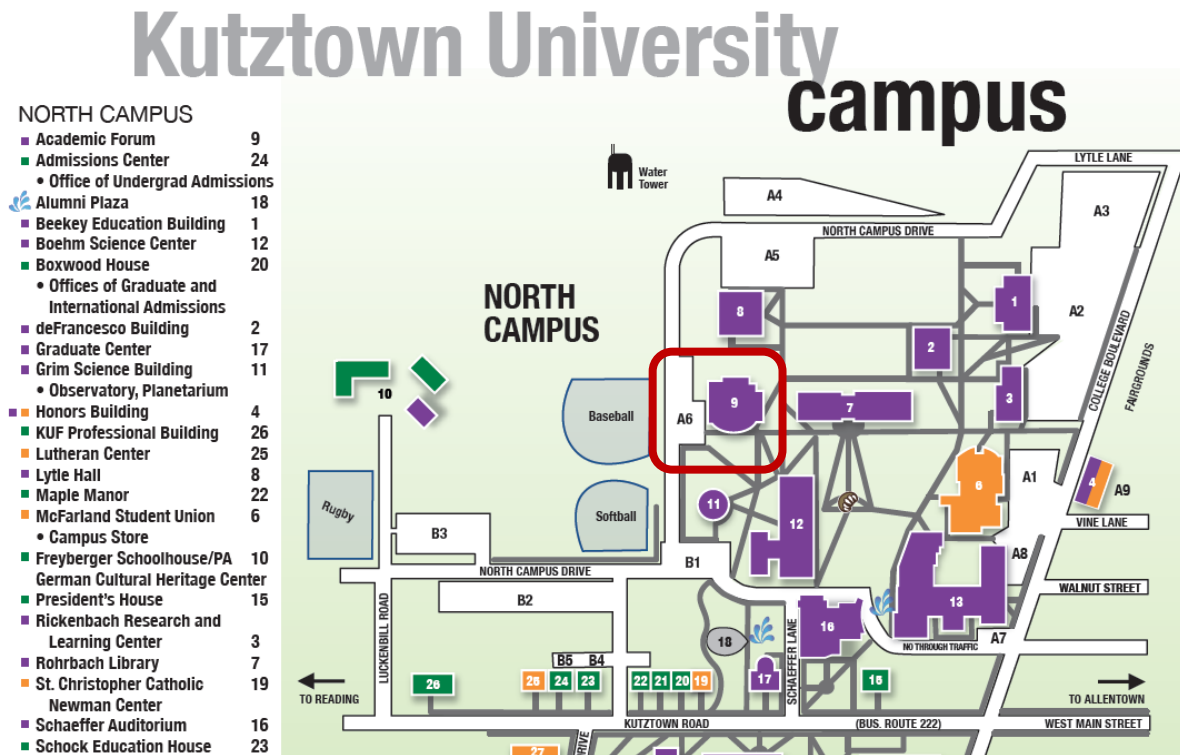

2019 Spring Training East

The Academic Forum, Kutztown University (Click to access [Interactive-campus map and directions](#))
Kutztown, PA
March 12, 2019

Please find the campus map below in case you were unable to open the link on the registration page or above.
The Academic Forum is the purple building #9 and you will park in lot A6.

2019 Spring Training West

The Smith Student Center, Slippery Rock University (click [printable campus map](#) including parking locations)
107 Central Loop
Slippery Rock, PA
March 14, 2019

Please find the campus map below in case you were unable to open the link on the registration page or above.

The Smith Student Center is building #40. You will want to **use the Main Entrance off Kiester Rd** and NOT Morrow Way. Be sure to use 107 Central Loop if you are using GPS or an app like Google Maps. You will be unable to get to the Student Center by accessing the campus at 1 Morrow Way.

You will be able to park in one of following two (2) "green" parking lots on the map below: Field House Road area immediately adjacent to the Smith Student Center and the University Union Lot on the E Central Loop.